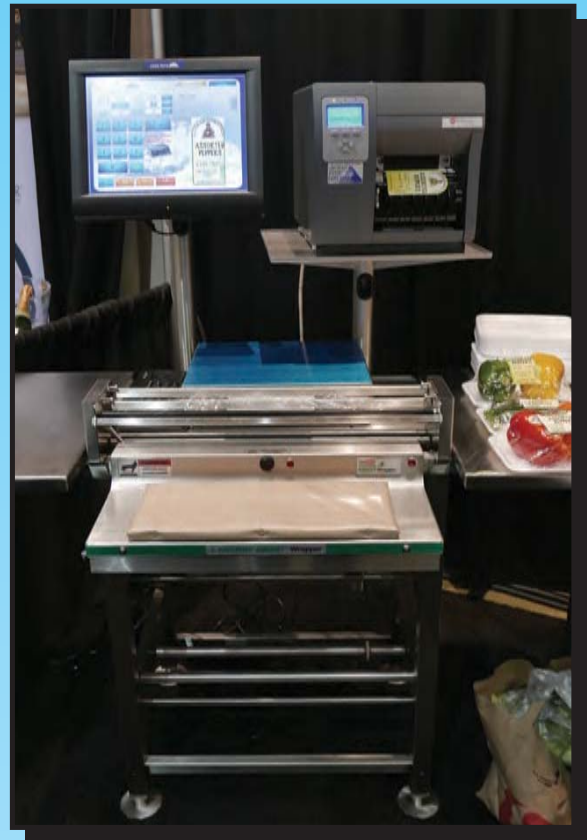

Lone Peak Technologies